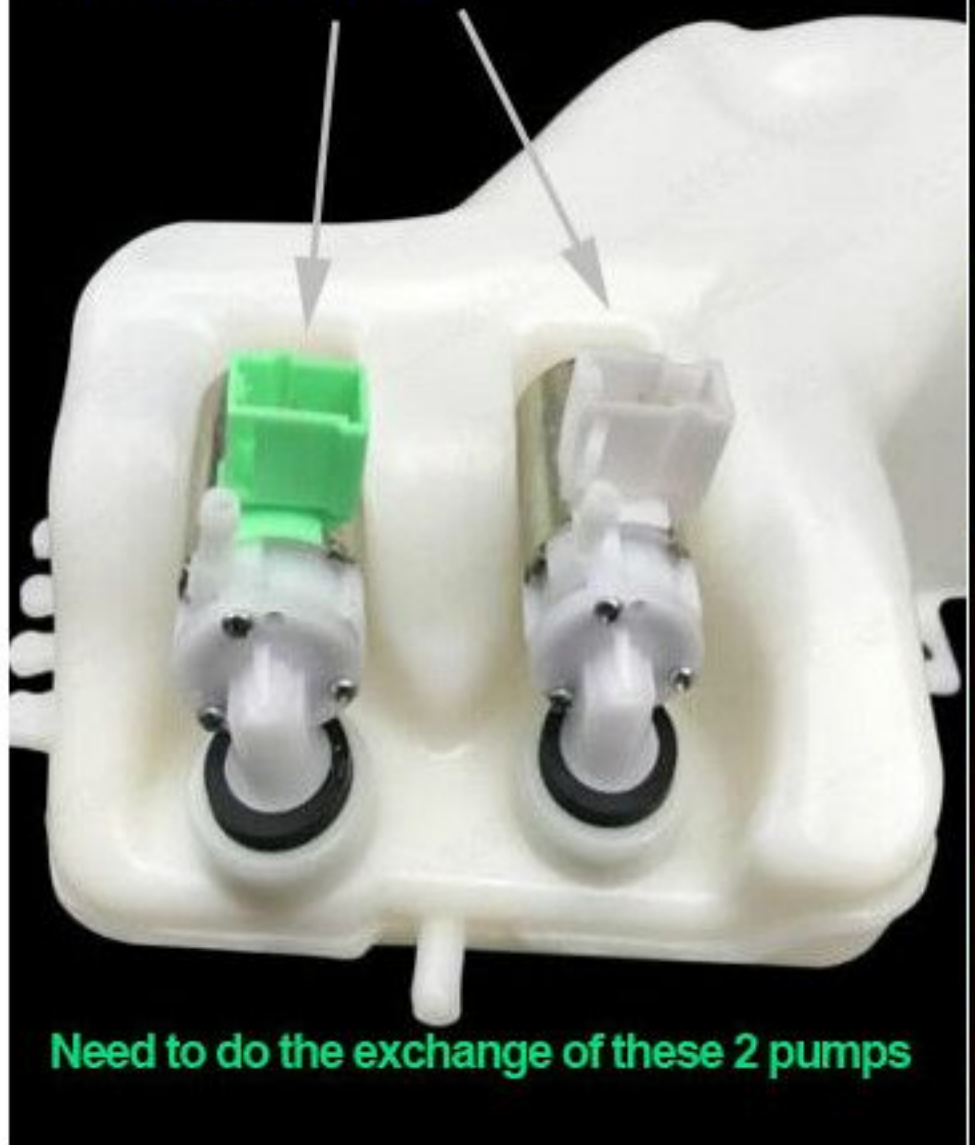

Pls do a little modification if the wiper washer bottle came like this

Need to do the exchange of these 2 pumps

Pull 2 pumps out

take out the black seal ring from the pump & press it here

insert the green pump

Restall the white pump like the green one .